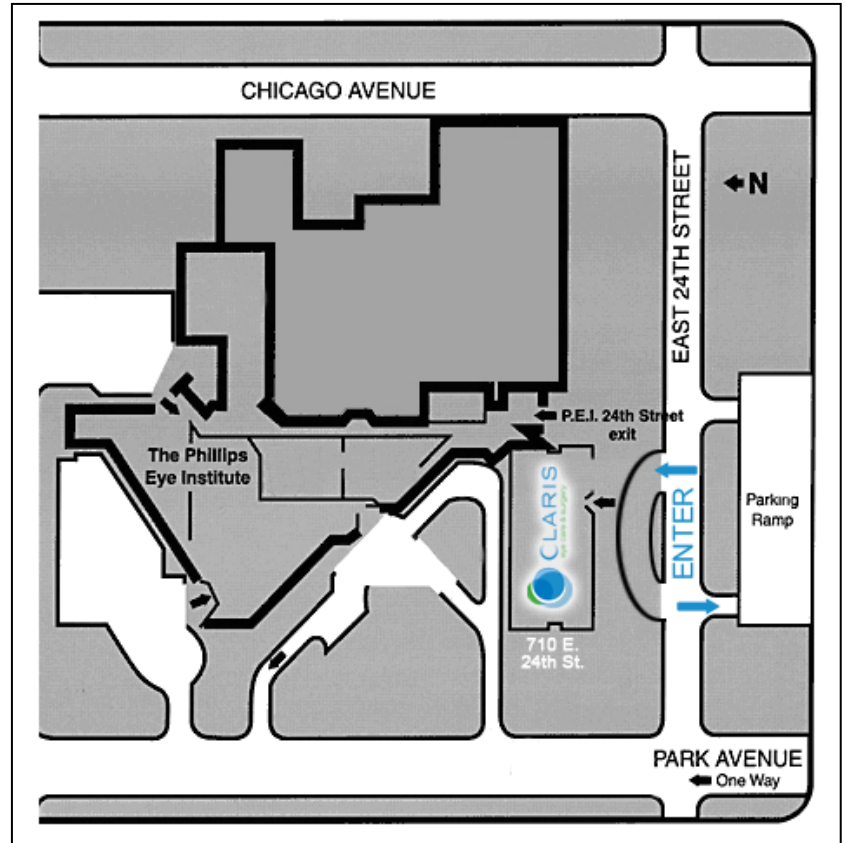

## From the North

1. I-94 east toward downtown Minneapolis.
2. Take Lyndale Av. exit, following Lyndale past the Walker Art Center.
3. Turn left onto Franklin Av.
4. Turn right onto Portland Av.
5. Turn left onto 24<sup>th</sup> St.
6. Cross Park Av.

## From the South

1. I-35W north toward downtown Minneapolis.
2. Take the Lake St. / 31st St. exit.
3. Go straight (past 31<sup>st</sup> and Lake) all the way to 28<sup>th</sup> St.
4. Turn right on 28<sup>th</sup> St.
5. Turn left on Park Av.
6. Turn right on 24<sup>th</sup> St.

## From the West

1. I-394 east toward downtown Minneapolis.
2. Take the Dunwoody Blvd exit, bearing right onto Dunwoody Blvd.
3. Turn right at Lyndale Av., going past the Walker Art Center.
4. Turn left onto Franklin Av.
5. Turn right onto Portland Av.
6. Turn left onto 24<sup>th</sup> St.
7. Cross Park Av.

## From the East

1. I-94 west to 11th St./Grant St. exit. Bear right, following Grant St. signage.
2. Turn right on Portland Av.
3. Turn left onto 24th St.
4. Cross Park Av.